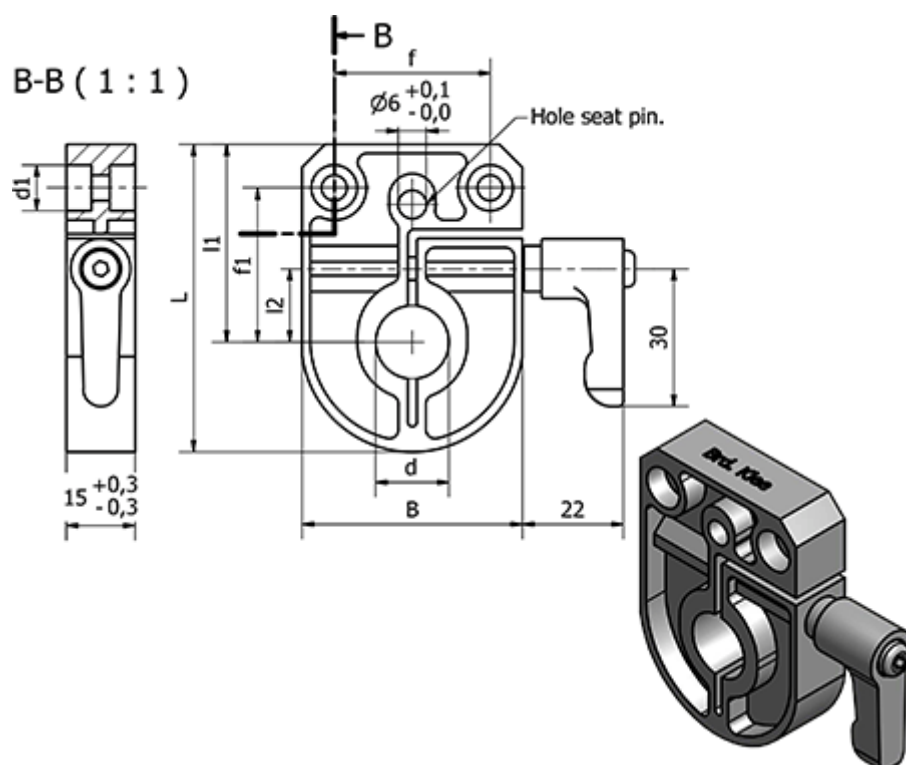

Article number: 2307083914
Description: E+G Clamping plate
BSA52R-15-S

Measures

B = 48
d = 15
d1 = 34
f = 34
f1 = 15
L = 66
l1 = 43
l2 = 14.5

Type = BSA52R-15-S